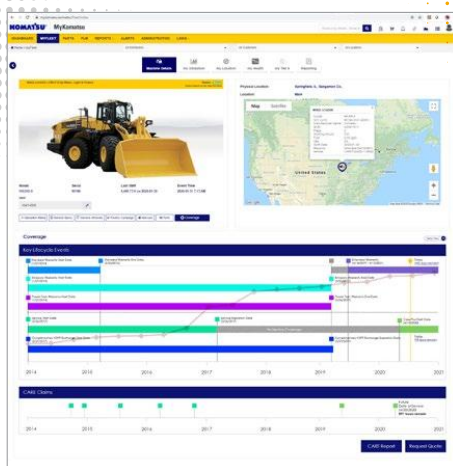

Register and login to
mykomatsu.komatsu