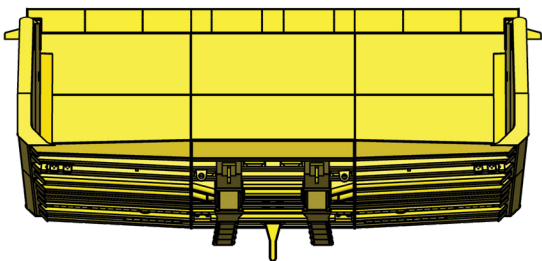

One of the most recent truck body designs is the ST Body. The ST body is a new lightweight truck body that was originally designed for the Komatsu 930E (320 tons payload), but has since been expanded to other models such as the Komatsu 830E (240 tons payload). This ST base design can readily be re-designed to fit any model of haul truck, in any application.