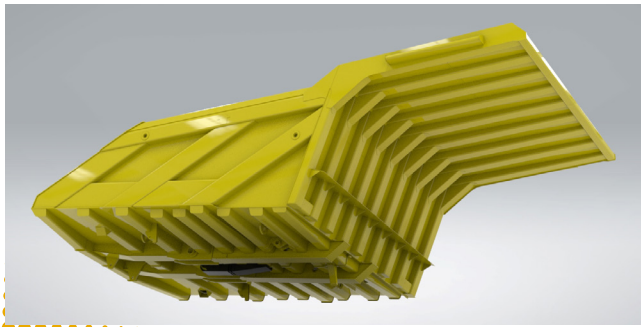

Solutions For Off-Highway Truck Dump Bodies

Manufacturing capabilities that you can trust

Since the early 1980's, SMS Equipment has been assisting our customers to achieve their desired haul truck body life cycle and payload goals. SMS has manufactured and assembled rock, iron ore, oil sands, and coal bodies ranging from 120 ton to 400 ton payload.

Over the past 30 years, SMS has become very proficient at mastering the sensitive balance of duty cycle and payload. Having fabricated well over 500 truck bodies starting from high-grade abrasion resistant plate steel, our customers recognize SMS's expertise and not only purchase SMS fabricated replacement truck bodies, but also pursue SMS to remanufacture, and manufacture, their other branded bodies. Manufacturing capabilities that you can trust.

One of the most recent truck body designs is the ST Body. The ST body is a new lightweight truck body that was originally designed for the Komatsu 930E (320 tons payload), but has since been expanded to other models such as the Komatsu 830E (240 tons payload). This ST base design can readily be re-designed to fit any model of haul truck, in any application.